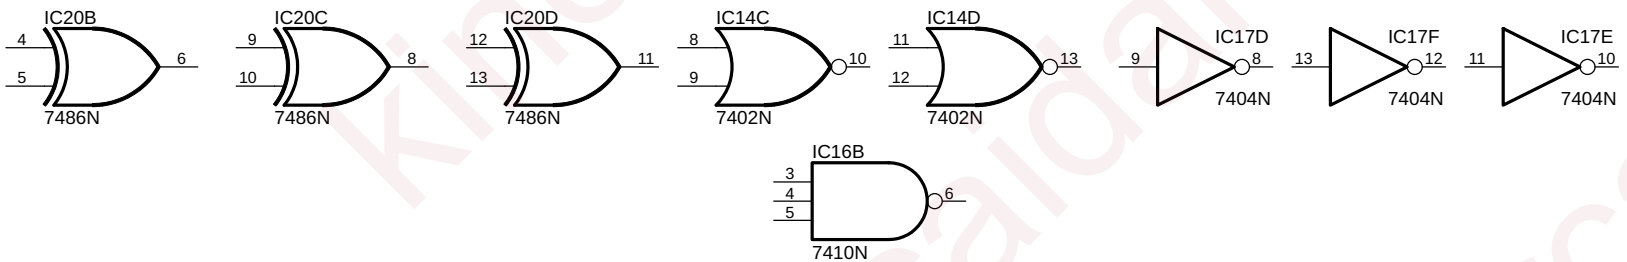

Vertical Sync Generator

Freighter Vertical Enable

Freighter Horizontal Enable

- 1 IC23A 7404N
- 2 IC23C 7404N
- 3 IC23D 7404N
- 4 IC23F 7404N
- 5 IC31A 7402N
- 6 IC31B 7402N
- 7 IC31D 7402N
- 8 IC33B 7400N
- 9 IC33C 7400N
- 10 IC22B 7432N
- 11 IC22D 7432N
- 12 IC70B 74S11N
- 13 IC70C 74S11N
- 14 IC71A 74S11N

Line Counter

Submarine PROM Data

Data vertical line selection