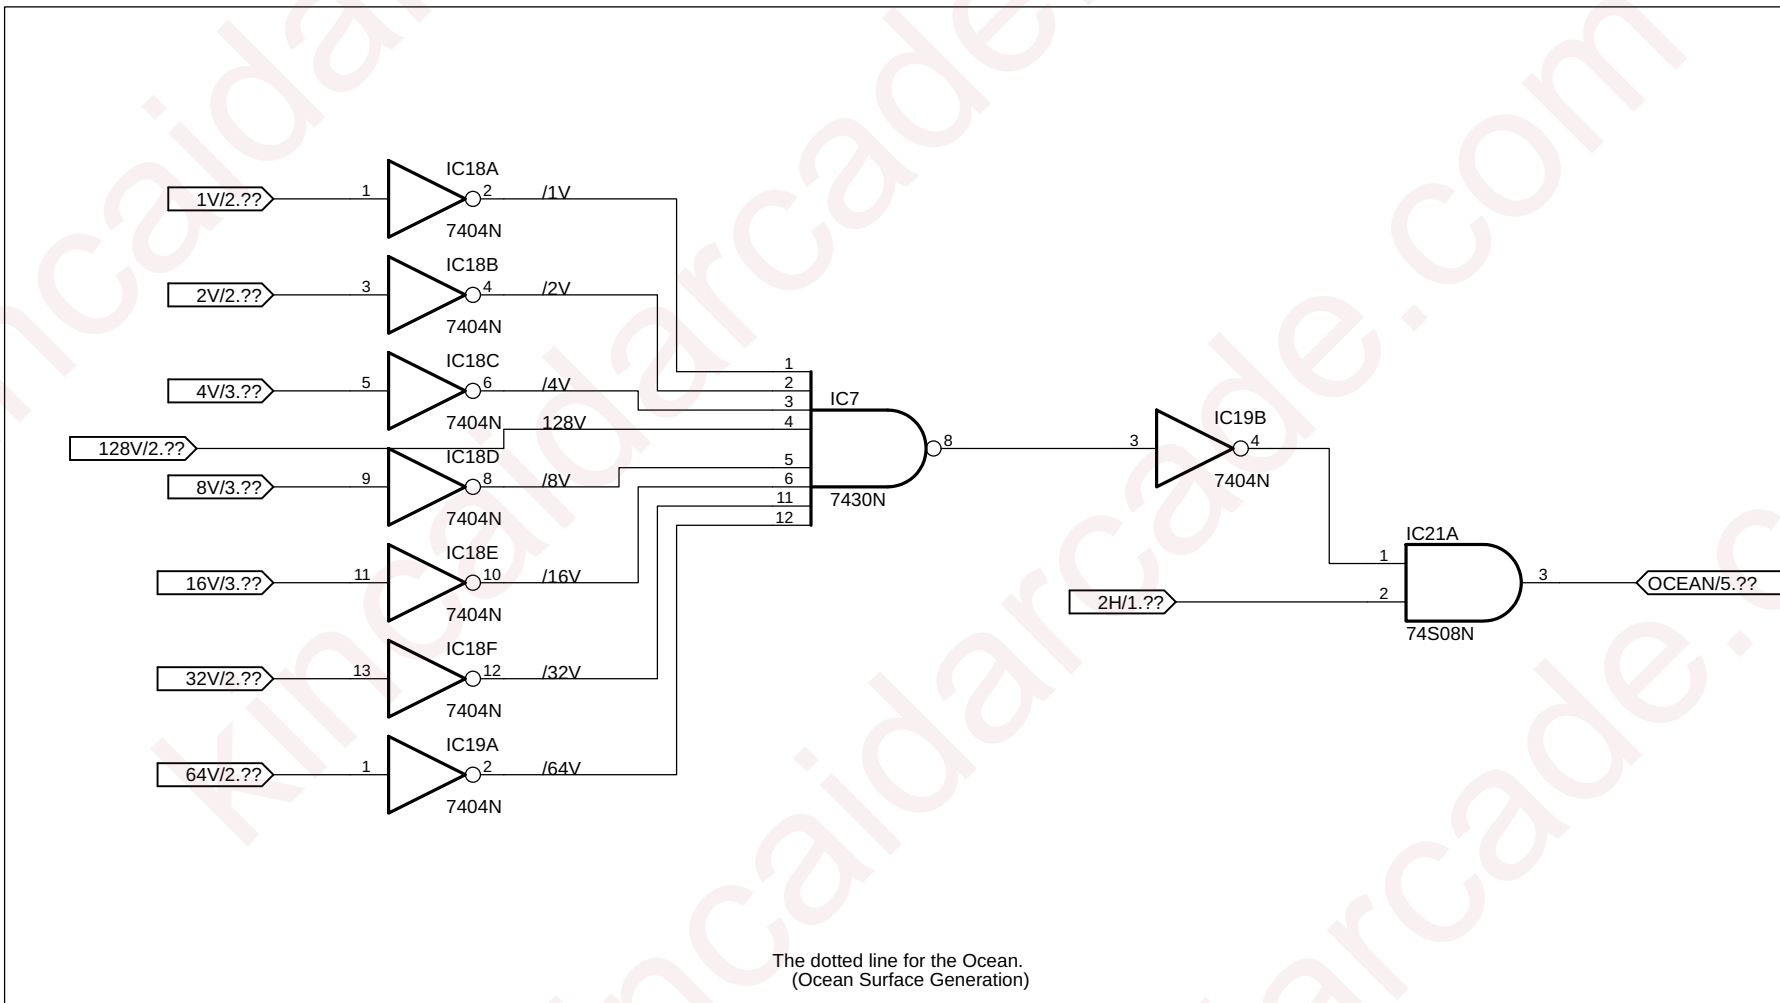

Vertical Sync Generator

Freighter Vertical Enable

Freighter Horizontal Enable

- 1 IC23A 7404N
- 2 IC23C 7404N
- 3 IC23D 7404N
- 4 IC23F 7404N
- 5 IC31A 7402N
- 6 IC31B 7402N
- 7 IC31D 7402N
- 8 IC33B 7400N
- 9 IC33C 7400N
- 10 IC22B 7432N
- 11 IC22D 7432N
- 12 IC70B 74S11N
- 13 IC70C 74S11N
- 14 IC71A 74S11N

Line Counter

Submarine PROM Data

Data vertical line selection