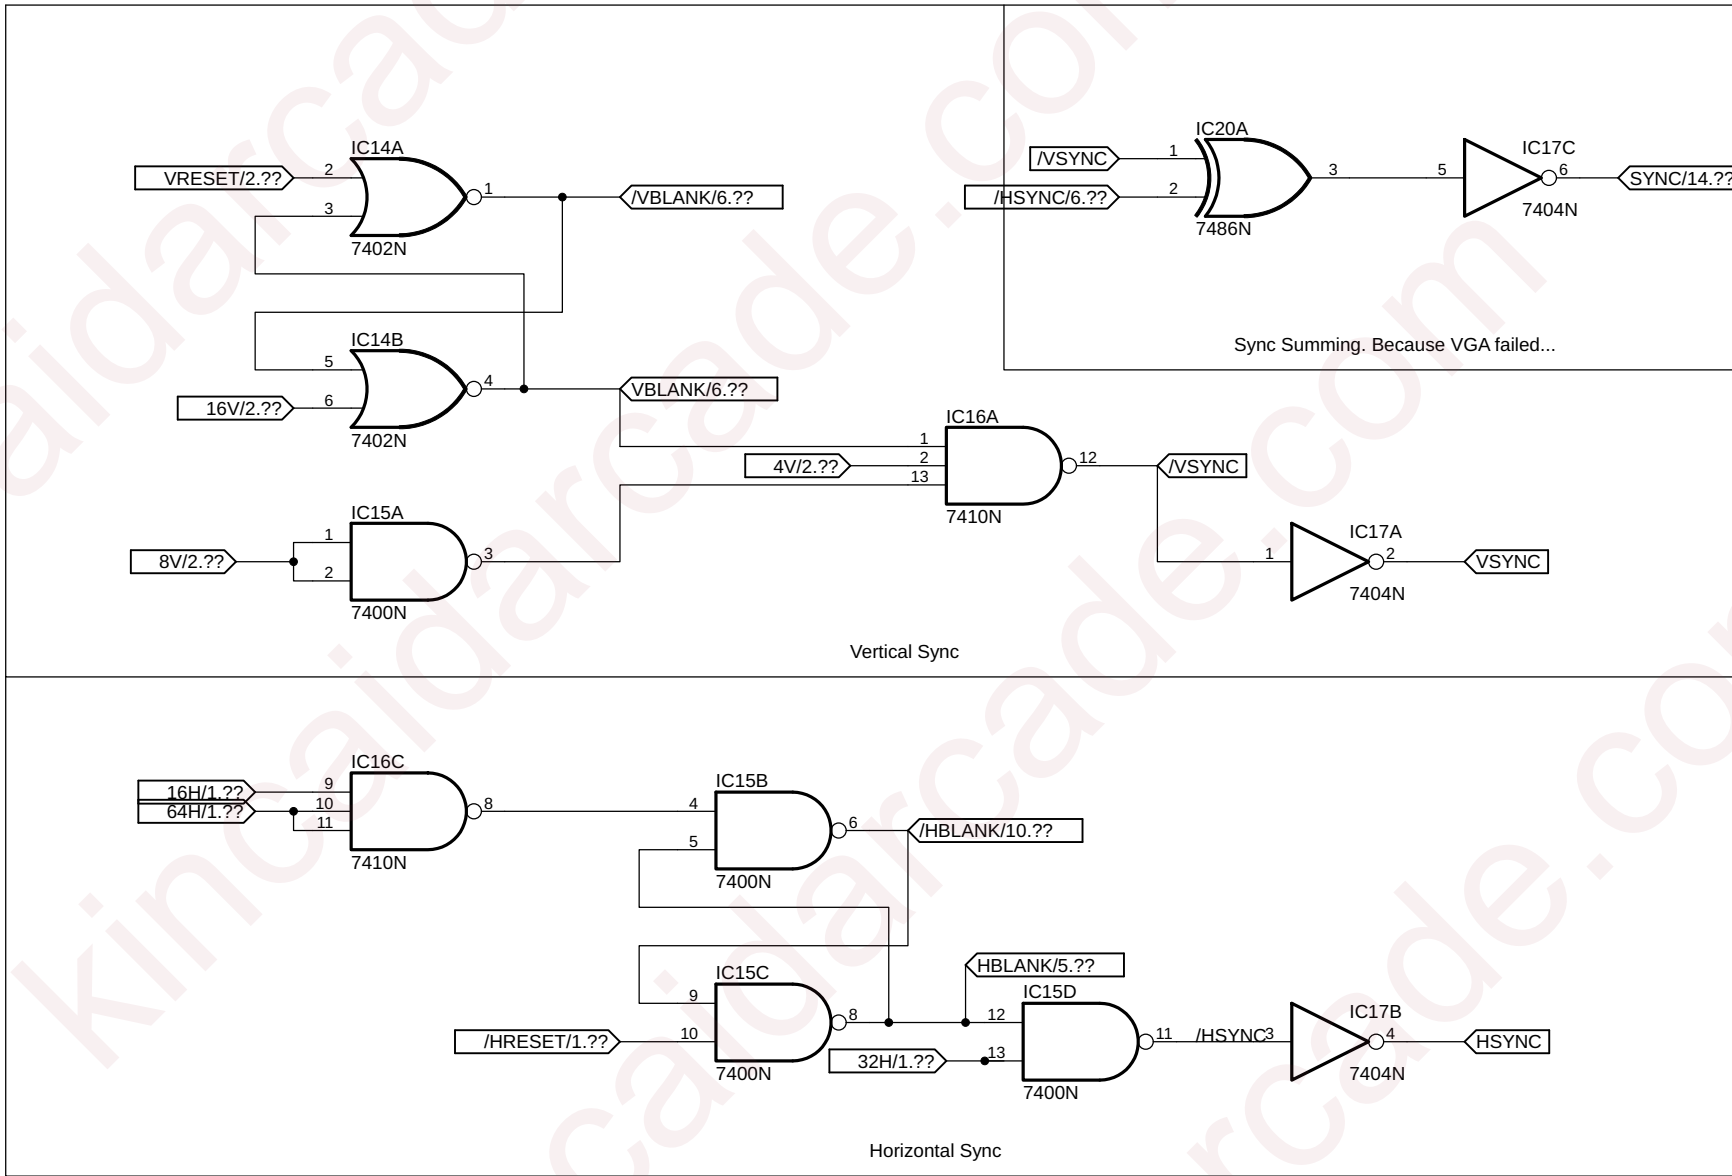

Vertical Sync Generator

Freighter Vertical Enable

Freighter Horizontal Enable

- 1 IC23A 7404N
- 2 IC23C 7404N
- 3 IC23D 7404N
- 4 IC23F 7404N
- 5 IC31A 7402N
- 6 IC31B 7402N
- 7 IC31D 7402N
- 8 IC33B 7400N
- 9 IC33C 7400N
- 10 IC22B 7432N
- 11 IC22D 7432N
- 12 IC70B 74S11N
- 13 IC70C 74S11N
- 14 IC71A 74S11N

Line Counter

Submarine PROM Data

Data vertical line selection