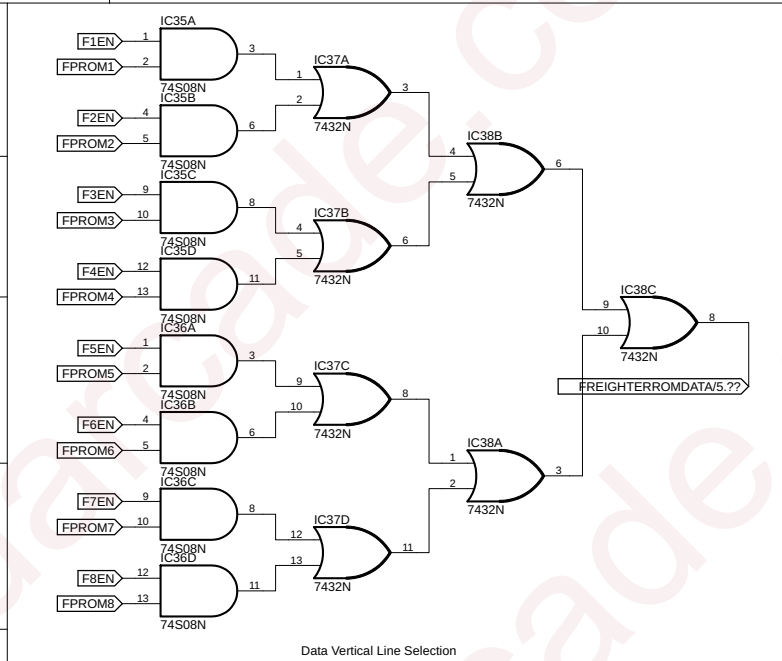

Vertical Sync Generator

Freighter Vertical Enable

Freighter Horizontal Enable

- 1 IC23A 7404N
- 2 IC23C 7404N
- 3 IC23D 7404N
- 4 IC23F 7404N
- 5 IC31A 7402N
- 6 IC31B 7402N
- 7 IC31D 7402N
- 8 IC33B 7400N
- 9 IC33C 7400N
- 10 IC22B 7432N
- 11 IC22D 7432N
- 12 IC70B 74S11N
- 13 IC70C 74S11N
- 14 IC71A 74S11N

Line Counter

Submarine PROM Data

Data vertical line selection