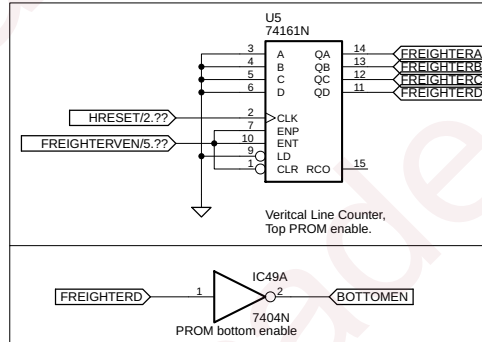

Vertical Sync Generator

Freighter Vertical Enable

Freighter Horizontal Enable

- 1 IC23A 7404N
- 2 IC23C 7404N
- 3 IC23D 7404N
- 4 IC23F 7404N
- 5 IC31A 7402N
- 6 IC31B 7402N
- 7 IC31D 7402N
- 8 IC33B 7400N
- 9 IC33C 7400N
- 10 IC22B 7432N
- 11 IC22D 7432N
- 12 IC70B 74S11N
- 13 IC70C 74S11N
- 14 IC71A 74S11N

Line Counter

Submarine PROM Data

Data vertical line selection