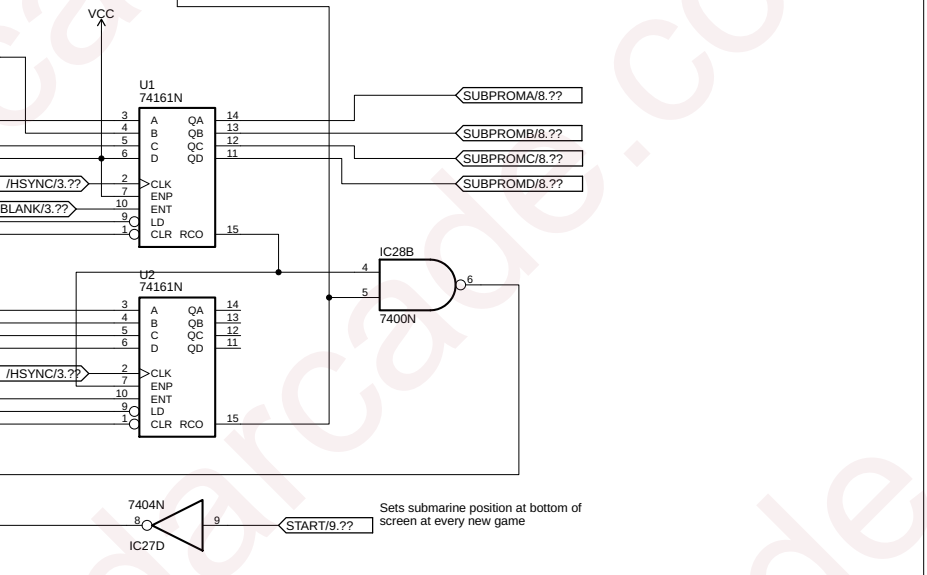

Vertical Sync Generator

Freighter Vertical Enable

Freighter Horizontal Enable

- 1 IC23A 7404N
- 2 IC23C 7404N
- 3 IC23D 7404N
- 4 IC23F 7404N
- 5 IC31A 7402N
- 6 IC31B 7402N
- 7 IC31D 7402N
- 8 IC33B 7400N
- 9 IC33C 7400N
- 10 IC22B 7432N
- 11 IC22D 7432N
- 12 IC70B 74S11N
- 13 IC70C 74S11N
- 14 IC71A 74S11N

Line Counter

Submarine PROM Data

Data vertical line selection