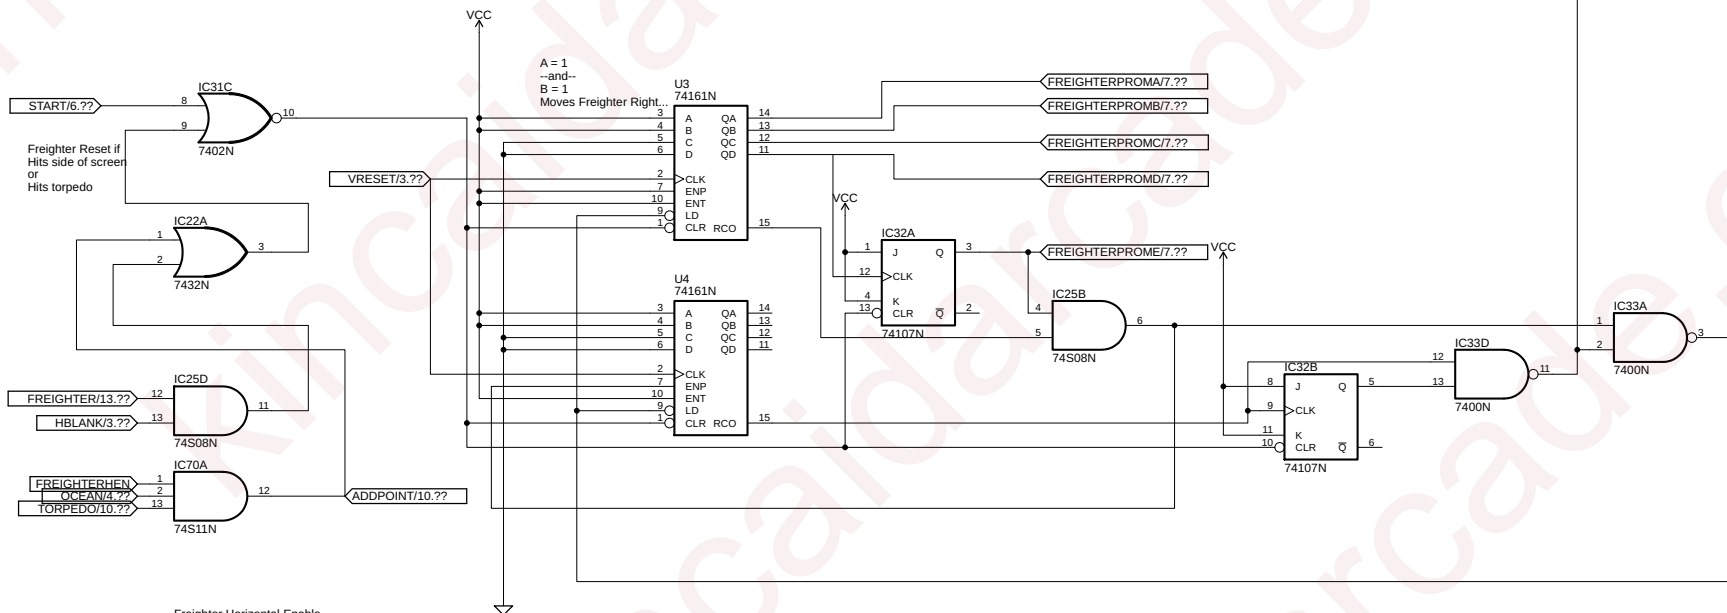

Vertical Sync Generator

Freighter Vertical Enable

Freighter Horizontal Enable

- 1 IC23A 7404N
- 2 IC23C 7404N
- 3 IC23D 7404N
- 4 IC23F 7404N
- 5 IC31A 7402N
- 6 IC31B 7402N
- 7 IC31D 7402N
- 8 IC33B 7400N
- 9 IC33C 7400N
- 10 IC22B 7432N
- 11 IC22D 7432N
- 12 IC70B 74S11N
- 13 IC70C 74S11N
- 14 IC71A 74S11N

Line Counter

Submarine PROM Data

Data vertical line selection