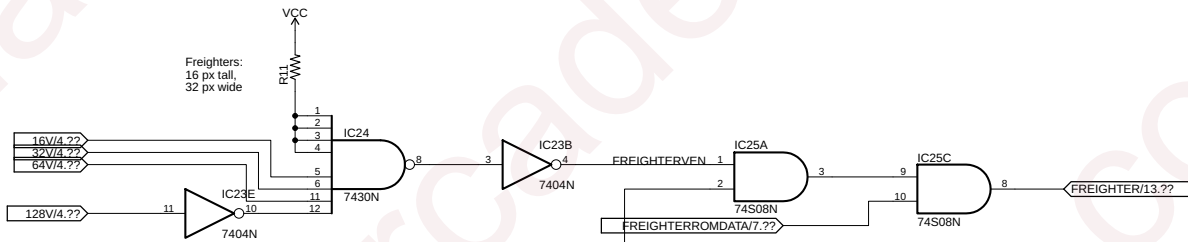

Vertical Sync Generator

Freighter Vertical Enable

Freighter Horizontal Enable

- 1 IC23A 7404N
- 2 IC23C 7404N
- 3 IC23D 7404N
- 4 IC23F 7404N
- 5 IC31A 7402N
- 6 IC31B 7402N
- 7 IC31D 7402N
- 8 IC33B 7400N
- 9 IC33C 7400N
- 10 IC22B 7432N
- 11 IC22D 7432N
- 12 IC70B 74S11N
- 13 IC70C 74S11N
- 14 IC71A 74S11N

Line Counter

Submarine PROM Data

Data vertical line selection