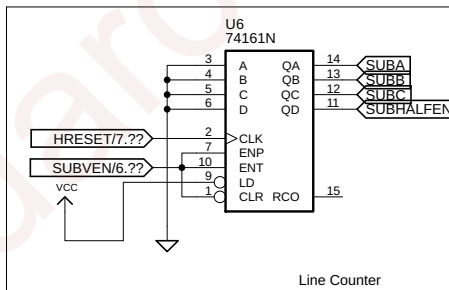

Vertical Sync Generator

Freighter Vertical Enable

Freighter Horizontal Enable

- 1 IC23A 7404N
- 2 IC23C 7404N
- 3 IC23D 7404N
- 4 IC23F 7404N
- 5 IC31A 7402N
- 6 IC31B 7402N
- 7 IC31D 7402N
- 8 IC33B 7400N
- 9 IC33C 7400N
- 10 IC22B 7432N
- 11 IC22D 7432N
- 12 IC70B 74S11N
- 13 IC70C 74S11N
- 14 IC71A 74S11N

Line Counter

Submarine PROM Data

Data vertical line selection