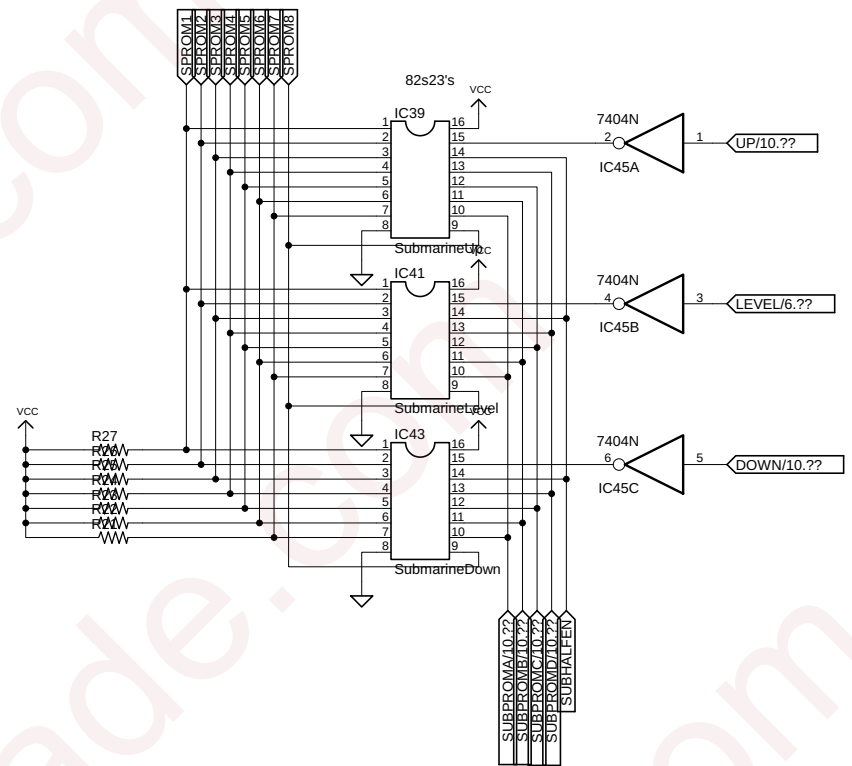

Vertical Sync Generator

Freighter Vertical Enable

Freighter Horizontal Enable

- 1 IC23A 7404N
- 2 IC23C 7404N
- 3 IC23D 7404N
- 4 IC23F 7404N
- 5 IC31A 7402N
- 6 IC31B 7402N
- 7 IC31D 7402N
- 8 IC33B 7400N
- 9 IC33C 7400N
- 10 IC22B 7432N
- 11 IC22D 7432N
- 12 IC70B 74S11N
- 13 IC70C 74S11N
- 14 IC71A 74S11N

Line Counter

Submarine PROM Data

Data vertical line selection