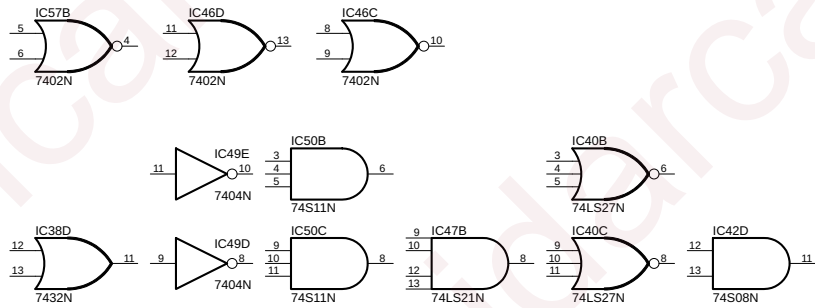

Vertical Sync Generator

Freighter Vertical Enable

Freighter Horizontal Enable

- 1 IC23A 7404N
- 2 IC23C 7404N
- 3 IC23D 7404N
- 4 IC23F 7404N
- 5 IC31A 7402N
- 6 IC31B 7402N
- 7 IC31D 7402N
- 8 IC33B 7400N
- 9 IC33C 7400N
- 10 IC22B 7432N
- 11 IC22D 7432N
- 12 IC70B 74S11N
- 13 IC70C 74S11N
- 14 IC71A 74S11N

Line Counter

Submarine PROM Data

Data vertical line selection