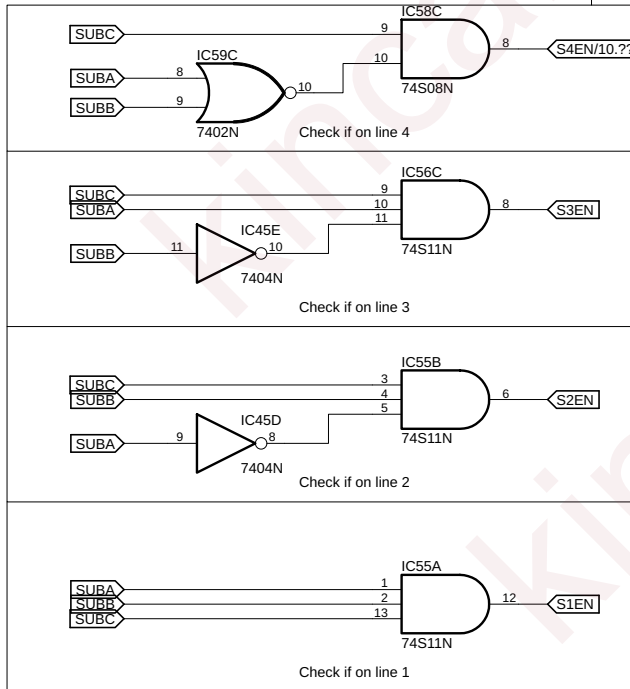

Vertical Sync Generator

Freighter Vertical Enable

Freighter Horizontal Enable

- 1 IC23A 7404N
- 2 IC23C 7404N
- 3 IC23D 7404N
- 4 IC23F 7404N
- 5 IC31A 7402N
- 6 IC31B 7402N
- 7 IC31D 7402N
- 8 IC33B 7400N
- 9 IC33C 7400N
- 10 IC22B 7432N
- 11 IC22D 7432N
- 12 IC70B 74S11N
- 13 IC70C 74S11N
- 14 IC71A 74S11N

Line Counter

Submarine PROM Data

Data vertical line selection