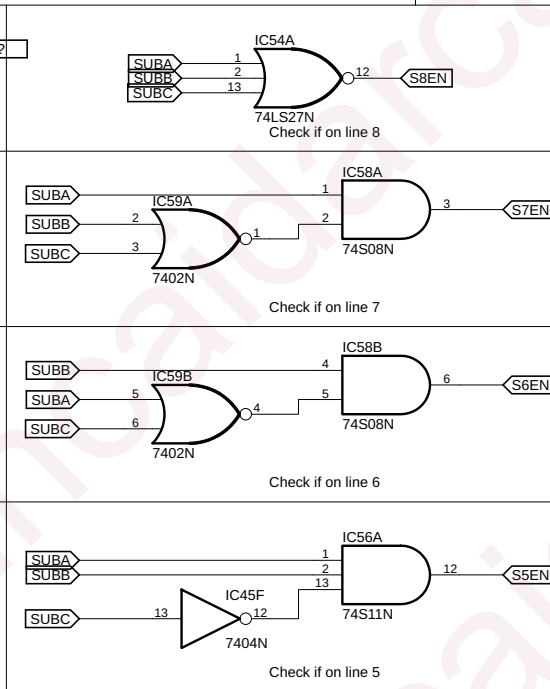

Vertical Sync Generator

Freighter Vertical Enable

Freighter Horizontal Enable

- 1 IC23A 7404N
- 2 IC23C 7404N
- 3 IC23D 7404N
- 4 IC23F 7404N
- 5 IC31A 7402N
- 6 IC31B 7402N
- 7 IC31D 7402N
- 8 IC33B 7400N
- 9 IC33C 7400N
- 10 IC22B 7432N
- 11 IC22D 7432N
- 12 IC70B 74S11N
- 13 IC70C 74S11N
- 14 IC71A 74S11N

Line Counter

Submarine PROM Data

Data vertical line selection