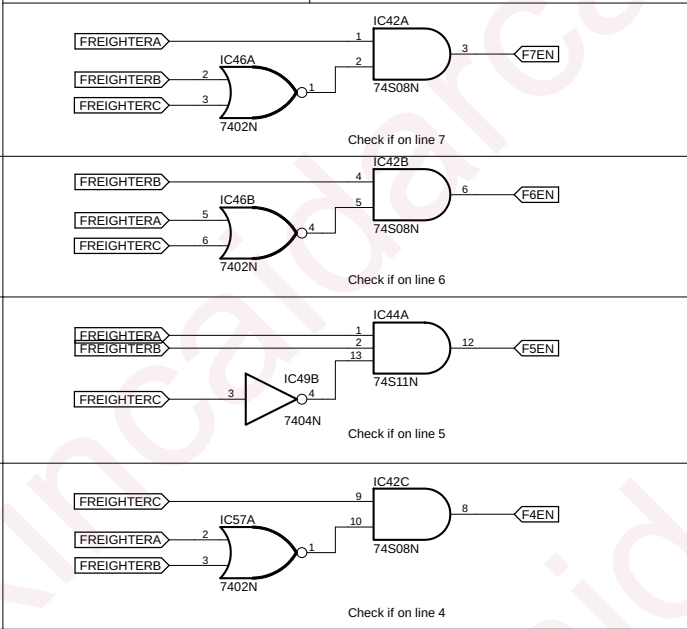

Vertical Sync Generator

Freighter Vertical Enable

Freighter Horizontal Enable

- 1 IC23A 7404N
- 2 IC23C 7404N
- 3 IC23D 7404N
- 4 IC23F 7404N
- 5 IC31A 7402N
- 6 IC31B 7402N
- 7 IC31D 7402N
- 8 IC33B 7400N
- 9 IC33C 7400N
- 10 IC22B 7432N
- 11 IC22D 7432N
- 12 IC70B 74S11N
- 13 IC70C 74S11N
- 14 IC71A 74S11N

Line Counter

Submarine PROM Data

Data vertical line selection