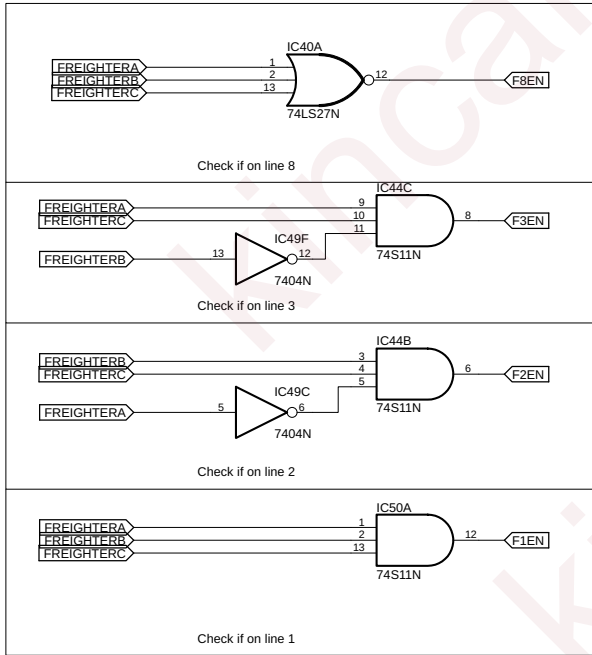

Vertical Sync Generator

Freighter Vertical Enable

Freighter Horizontal Enable

- 1 IC23A 7404N
- 2 IC23C 7404N
- 3 IC23D 7404N
- 4 IC23F 7404N
- 5 IC31A 7402N
- 6 IC31B 7402N
- 7 IC31D 7402N
- 8 IC33B 7400N
- 9 IC33C 7400N
- 10 IC22B 7432N
- 11 IC22D 7432N
- 12 IC70B 74S11N
- 13 IC70C 74S11N
- 14 IC71A 74S11N

Line Counter

Submarine PROM Data

Data vertical line selection