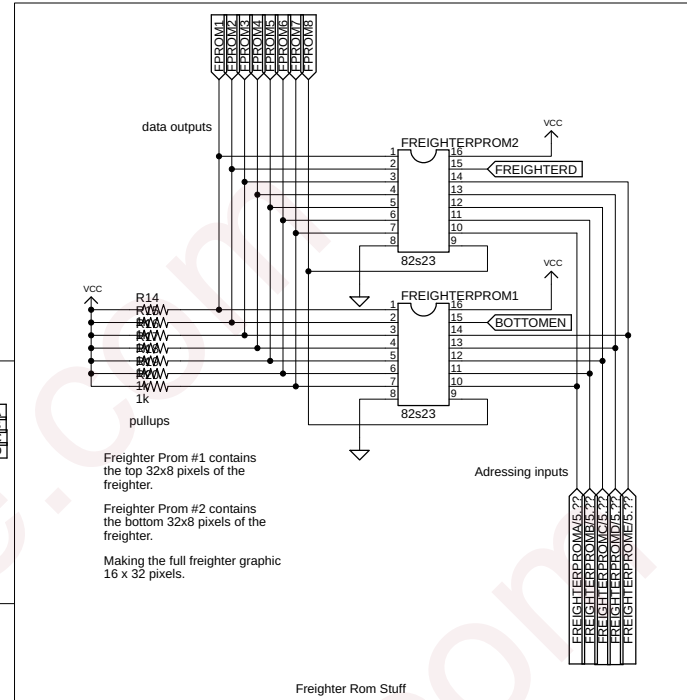

Vertical Sync Generator

Freighter Vertical Enable

Freighter Horizontal Enable

- 1 IC23A 7404N
- 2 IC23C 7404N
- 3 IC23D 7404N
- 4 IC23F 7404N
- 5 IC31A 7402N
- 6 IC31B 7402N
- 7 IC31D 7402N
- 8 IC33B 7400N
- 9 IC33C 7400N
- 10 IC22B 7432N
- 11 IC22D 7432N
- 12 IC70B 74S11N
- 13 IC70C 74S11N
- 14 IC71A 74S11N

Line Counter

Submarine PROM Data

Data vertical line selection