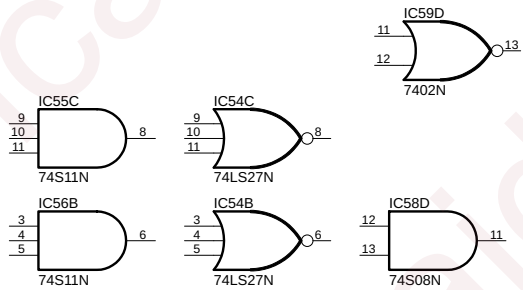

Vertical Sync Generator

Freighter Vertical Enable

Freighter Horizontal Enable

- 1 IC23A 7404N
- 2 IC23C 7404N
- 3 IC23D 7404N
- 4 IC23F 7404N
- 5 IC31A 7402N
- 6 IC31B 7402N
- 7 IC31D 7402N
- 8 IC33B 7400N
- 9 IC33C 7400N
- 10 IC22B 7432N
- 11 IC22D 7432N
- 12 IC70B 74S11N
- 13 IC70C 74S11N
- 14 IC71A 74S11N

Line Counter

Submarine PROM Data

Data vertical line selection