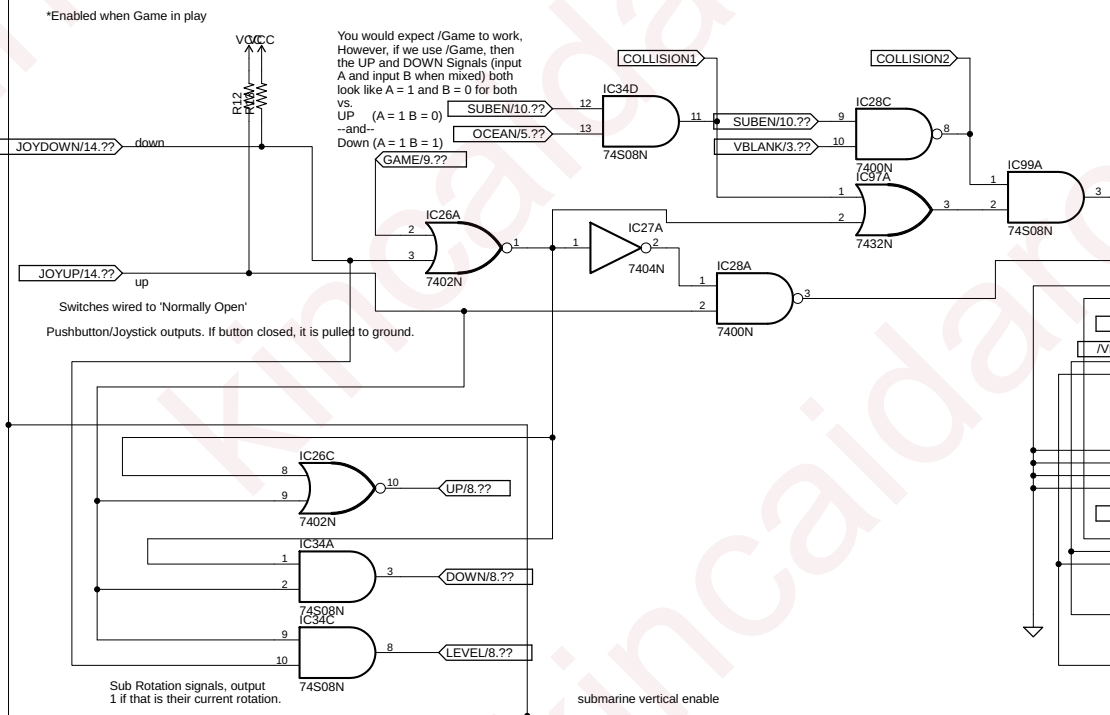

Vertical Sync Generator

Freighter Vertical Enable

Freighter Horizontal Enable

- 1 IC23A 7404N
- 2 IC23C 7404N
- 3 IC23D 7404N
- 4 IC23F 7404N
- 5 IC31A 7402N
- 6 IC31B 7402N
- 7 IC31D 7402N
- 8 IC33B 7400N
- 9 IC33C 7400N
- 10 IC22B 7432N
- 11 IC22D 7432N
- 12 IC70B 74S11N
- 13 IC70C 74S11N
- 14 IC71A 74S11N

Line Counter

Submarine PROM Data

Data vertical line selection