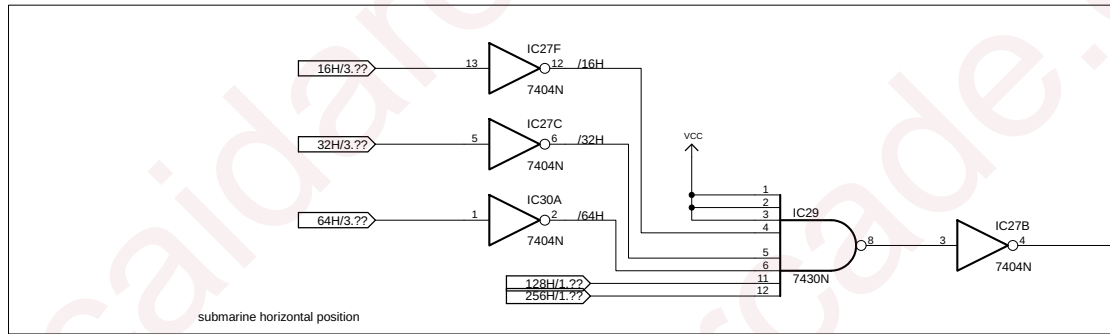

Vertical Sync Generator

Freighter Vertical Enable

Freighter Horizontal Enable

- 1 IC23A 7404N
- 2 IC23C 7404N
- 3 IC23D 7404N
- 4 IC23F 7404N
- 5 IC31A 7402N
- 6 IC31B 7402N
- 7 IC31D 7402N
- 8 IC33B 7400N
- 9 IC33C 7400N
- 10 IC22B 7432N
- 11 IC22D 7432N
- 12 IC70B 74S11N
- 13 IC70C 74S11N
- 14 IC71A 74S11N

Line Counter

Submarine PROM Data

Data vertical line selection