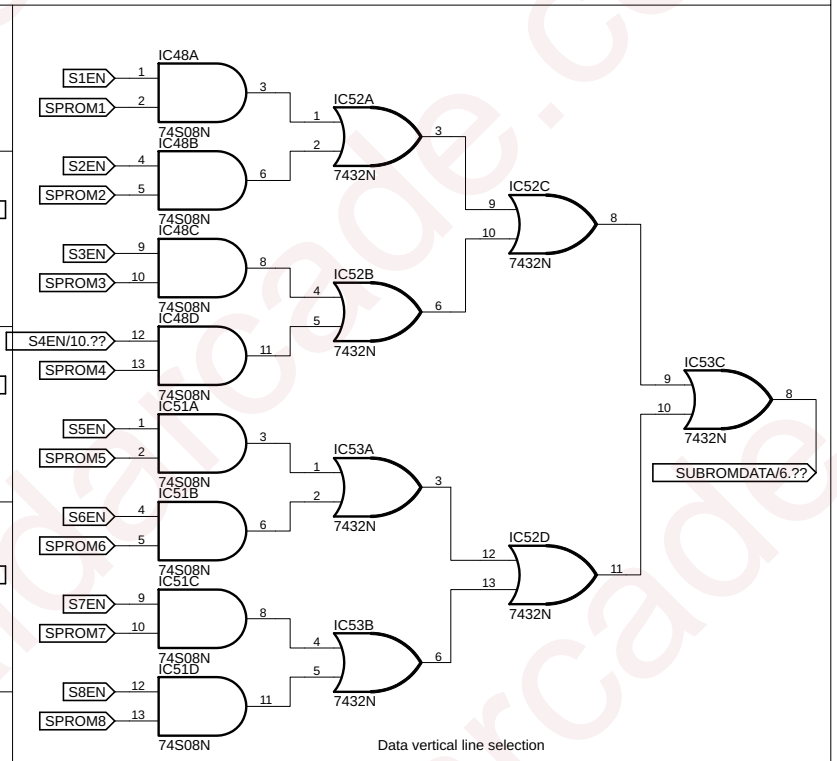

Vertical Sync Generator

Freighter Vertical Enable

Freighter Horizontal Enable

- 1 IC23A 7404N
- 2 IC23C 7404N
- 3 IC23D 7404N
- 4 IC23F 7404N
- 5 IC31A 7402N
- 6 IC31B 7402N
- 7 IC31D 7402N
- 8 IC33B 7400N
- 9 IC33C 7400N
- 10 IC22B 7432N
- 11 IC22D 7432N
- 12 IC70B 74S11N
- 13 IC70C 74S11N
- 14 IC71A 74S11N

Line Counter

Submarine PROM Data

Data vertical line selection