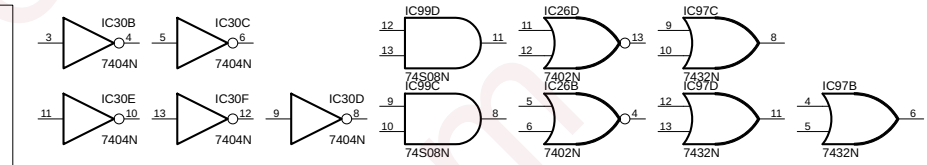

Vertical Sync Generator

Freighter Vertical Enable

Freighter Horizontal Enable

- 1 IC23A 7404N
- 2 IC23C 7404N
- 3 IC23D 7404N
- 4 IC23F 7404N
- 5 IC31A 7402N
- 6 IC31B 7402N
- 7 IC31D 7402N
- 8 IC33B 7400N
- 9 IC33C 7400N
- 10 IC22B 7432N
- 11 IC22D 7432N
- 12 IC70B 74S11N
- 13 IC70C 74S11N
- 14 IC71A 74S11N

Line Counter

Submarine PROM Data

Data vertical line selection